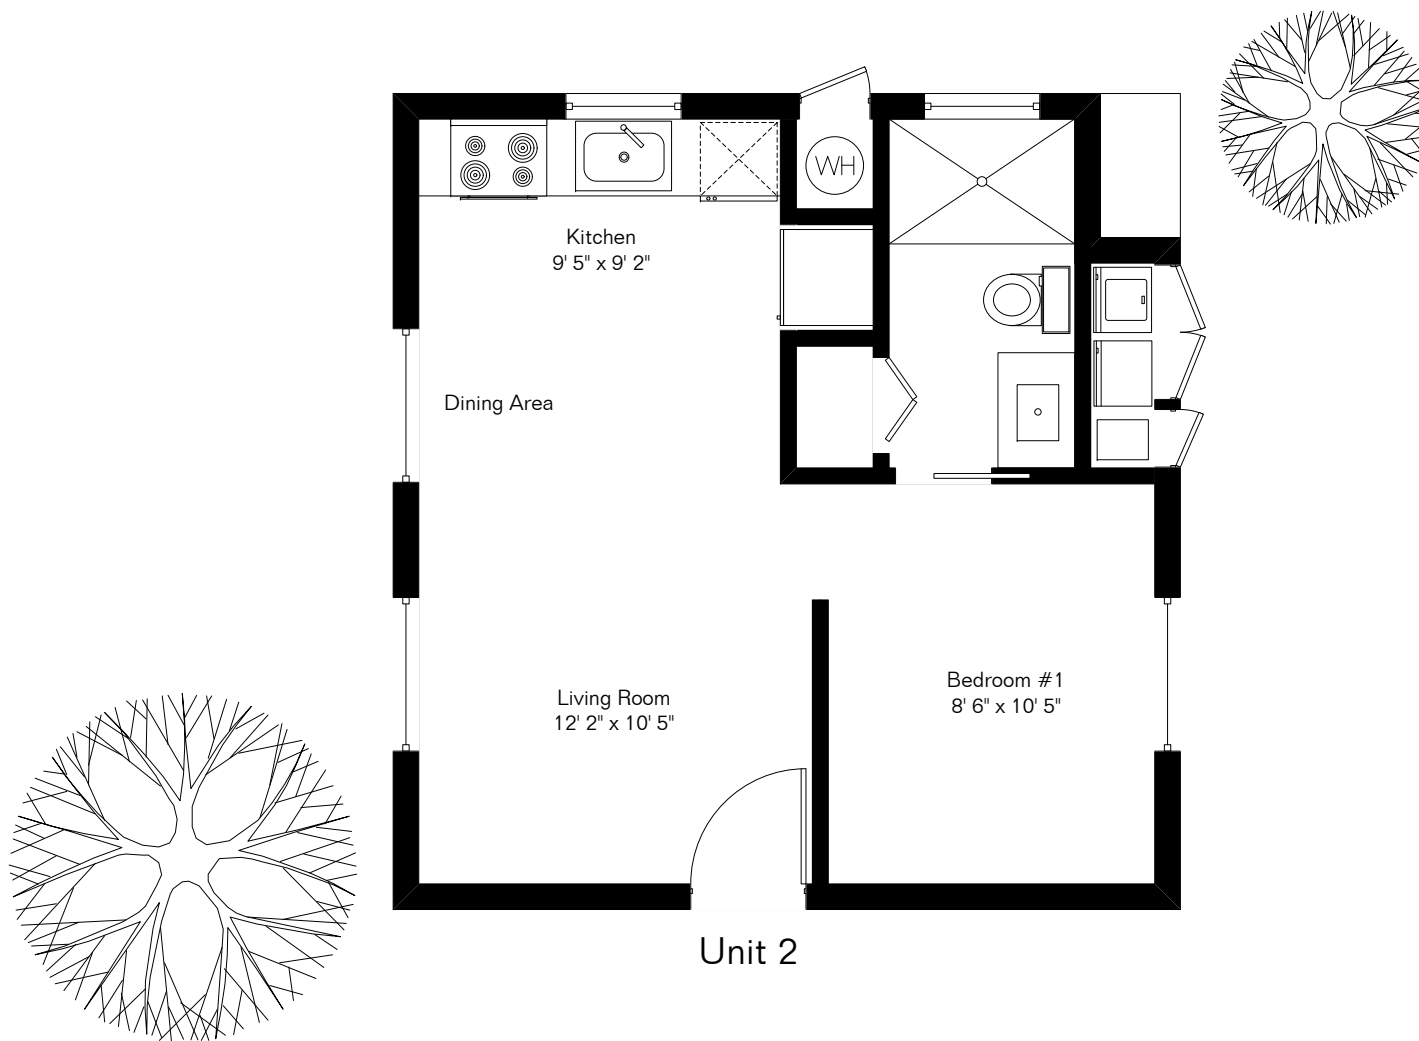

The square footages and room size information are deemed to be reliable but are not guaranteed and should be independently verified. This drawing is for marketing purposes only.

# 1235 E Elm St Unit 2

Site Visit July 2020

Unit 2 408 Sq Ft

Copyright 2020 Floor Plans First! LLC  
All Rights Reserved.

Floor Plans *First!*<sup>LLC</sup>  
See the Floor Plan First™

FloorPlansFirst.com™  
(520) 881-1500